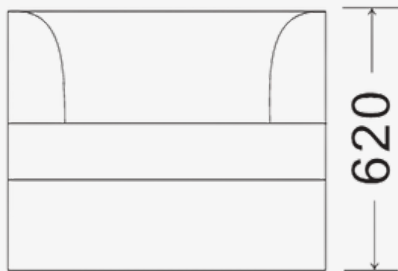

Central Chair

The Central Chair with a hidden swivel mechanism is a grand piece of comfortable seating for any commercial or residential projects.

10 Year Structural Warranty

Australian Made

COM/COL Upholstery available
Hidden Swivel Mechanism