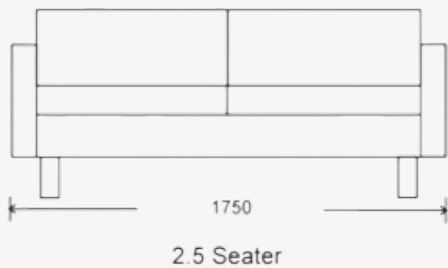

Union Supply Co.

Info@unionsupplyco.com.au

61+ 437 874 754

PO Box 178, North Melbourne 3051

Please enquire for customisation or further details

Lincoln Lounge Chair

The Lincoln Lounge Chair is structured and compact yet carries comfort thanks to its high density foam seats and Dunlop 'super' sofa foam backs.