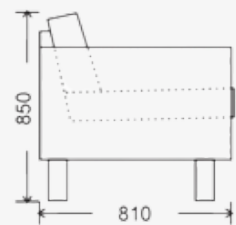

Union Supply Co.

Info@unionsupplyco.com.au

61+ 437 874 754

PO Box 178, North Melbourne 3051

Please enquire for customisation or further details

Lincoln Lounge Chair

The Lincoln Lounge Chair is structured and compact yet carries comfort thanks to its high density foam seats and Dunlop 'super' sofa foam backs.