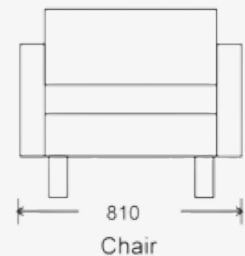

Union Supply Co.

Info@unionsupplyco.com.au

61+ 437 874 754

PO Box 178, North Melbourne 3051

Please enquire for customisation or further details

Lincoln Lounge Chair

The Lincoln Lounge Chair is structured and compact yet carries comfort thanks to its high density foam seats and Dunlop 'super' sofa foam backs.