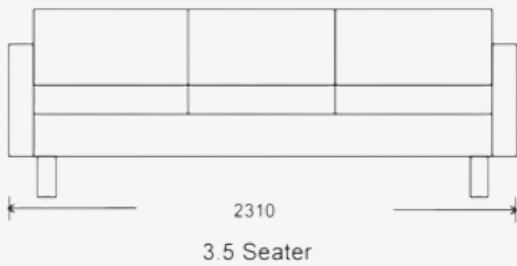

Union Supply Co.

Info@unionsupplyco.com.au

61+ 437 874 754

PO Box 178, North Melbourne 3051

Please enquire for customisation or further details

Lincoln Lounge Chair

The Lincoln Lounge Chair is structured and compact yet carries comfort thanks to its high density foam seats and Dunlop 'super' sofa foam backs.