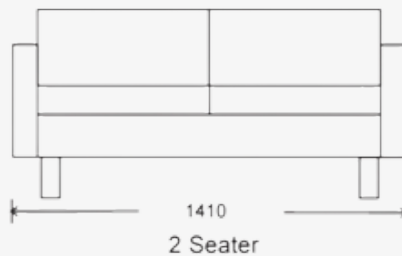

Union Supply Co.

Info@unionsupplyco.com.au

61+ 437 874 754

PO Box 178, North Melbourne 3051

Please enquire for customisation or further details

Lincoln Lounge Chair

The Lincoln Lounge Chair is structured and compact yet carries comfort thanks to its high density foam seats and Dunlop 'super' sofa foam backs.