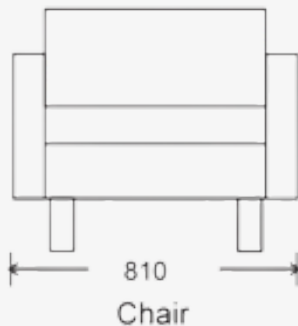

Union Supply Co.

Info@unionsupplyco.com.au

61+ 437 874 754

PO Box 178, North Melbourne 3051

Please enquire for customisation or
further details