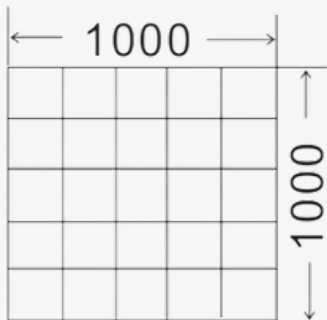

Metro Ottoman

The Metro Ottoman uses the classic design to add a sleek addition to commercial or residential seating solutions.

10 Year Structural Warranty

Australian Made

COM/COL Upholstery available

Powdercoated metal legs