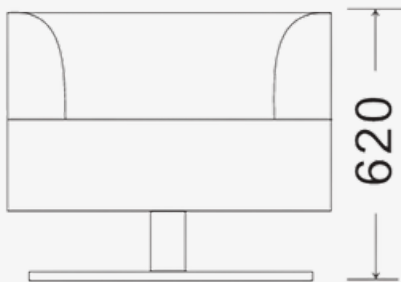

Union Supply Co.

Info@unionsupplyco.com.au

61+ 437 874 754

PO Box 178, North Melbourne 3051

Please enquire for customisation or further details