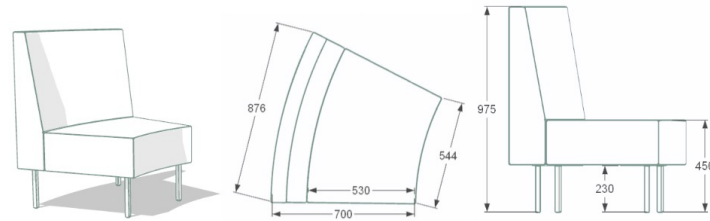

## Product tear sheet

**BASIX ottoman**  
500, 1200 & 1600 x 500  
450mm seat height  
2.5m, 3m & 4m fabric usage

**BASIX curved ottoman**  
880 x 700  
450mm seat height  
2m fabric usage

**BASIX curved magazine table**  
880 x 700 x 430mmH

**BASIX curved high back chair**  
880 x 700 @ 975mmH  
4m fabric usage

**BASIX curved high back chair with ledge**  
995 x 950  
450mm seat height, 1090mm H over all  
4m fabric usage