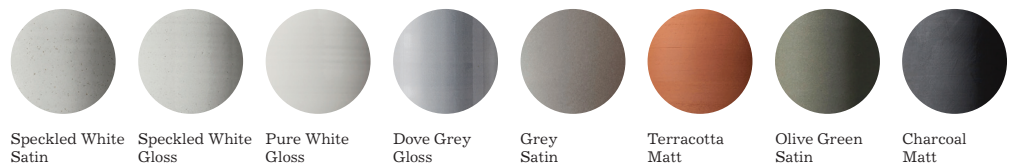

Earth Light - Wall

Design	Bruce Rowe for Anchor
Year of Design	2014
Light type	Wall mount – up or down
Material	Wheel thrown ceramic

Technical - Wall Mount	Approximate size - regular	100 Ø 170mm tall	
	Approximate weight - regular	1.25 KG	
	Approximate size - large	125 Ø 215mm tall	
	Approximate weight - large	1.75 KG	
	Light source	Gu10 LED Globe Max. 9W	Globe not supplied
	Lamp holder	Gu10	
	Lumens / Colour temperature	Globe dependent	
	Primary voltage	240V AC	
	IP Rating	IP20	
	Wall mount	Integrated, powder coated aluminium wall mounting system	

Glaze finishes

Issued January 2024 - This document supercedes all previous

Dimensions and colour representations are approximate and subject to change in the making process. Dimensional tolerance and colour compatibility should be considered at the design stage. Every effort is made throughout the making process to ensure accuracy. Anchor reserves the right to alter these details without notice in compliance with its own production needs, technological changes or in response to other unforeseen factors. Anchor does not guarantee technical or dimensional accuracy or exact colour match for any products.