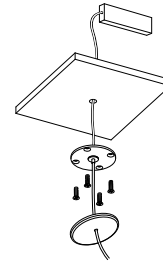

Tiny Tenn

Ceiling Plate Details