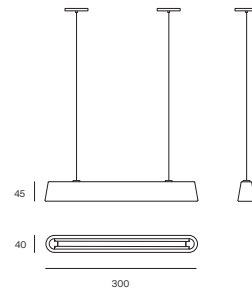

Dimensions