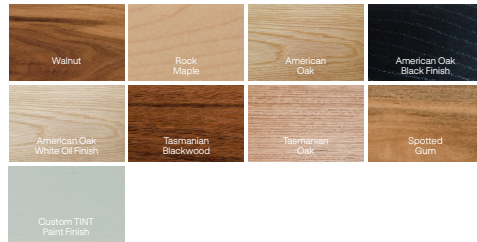

Tiny Tenn

Ceiling Plate Details

Small Plate
Ø76 x 8mm

Cutout hole: 10-20mm

Timber